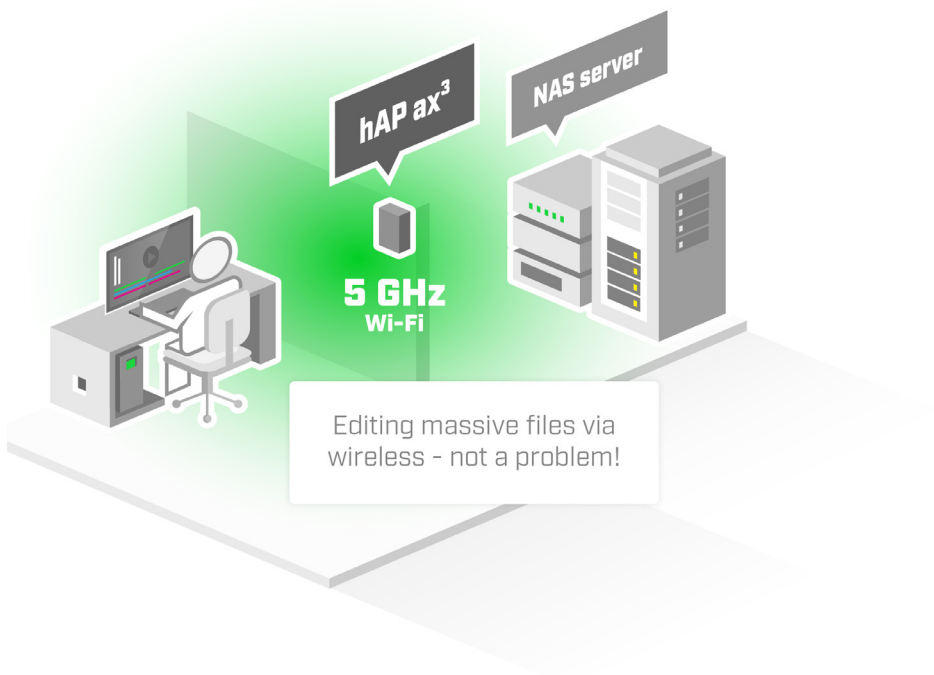

Safer in many ways

hAP ax³ can ease your mind on multiple levels simultaneously. **European-based production**, our famous Northern work ethic, and cooperation with the EU lawmakers ensure full compliance with all the necessary safety policies. **Multiple power options** (DC Jack & PoE-in) result in fewer worries about potential downtime. The latest RouterOS v7 updates and the addition of **WPA3 advanced encryption** support bring unprecedented software security.

To sum things up - **hAP ax³** is among **the fastest, safest, and most powerful choices in the home access point world**. Wired or wireless. And it comes with the most advanced networking software on the market – RouterOS. Unlike many other vendors, we don't limit what you can do. There are no paywalls or confusing subscriptions. All our devices share the same limitless operating system. **Imagination is the only limitation.**