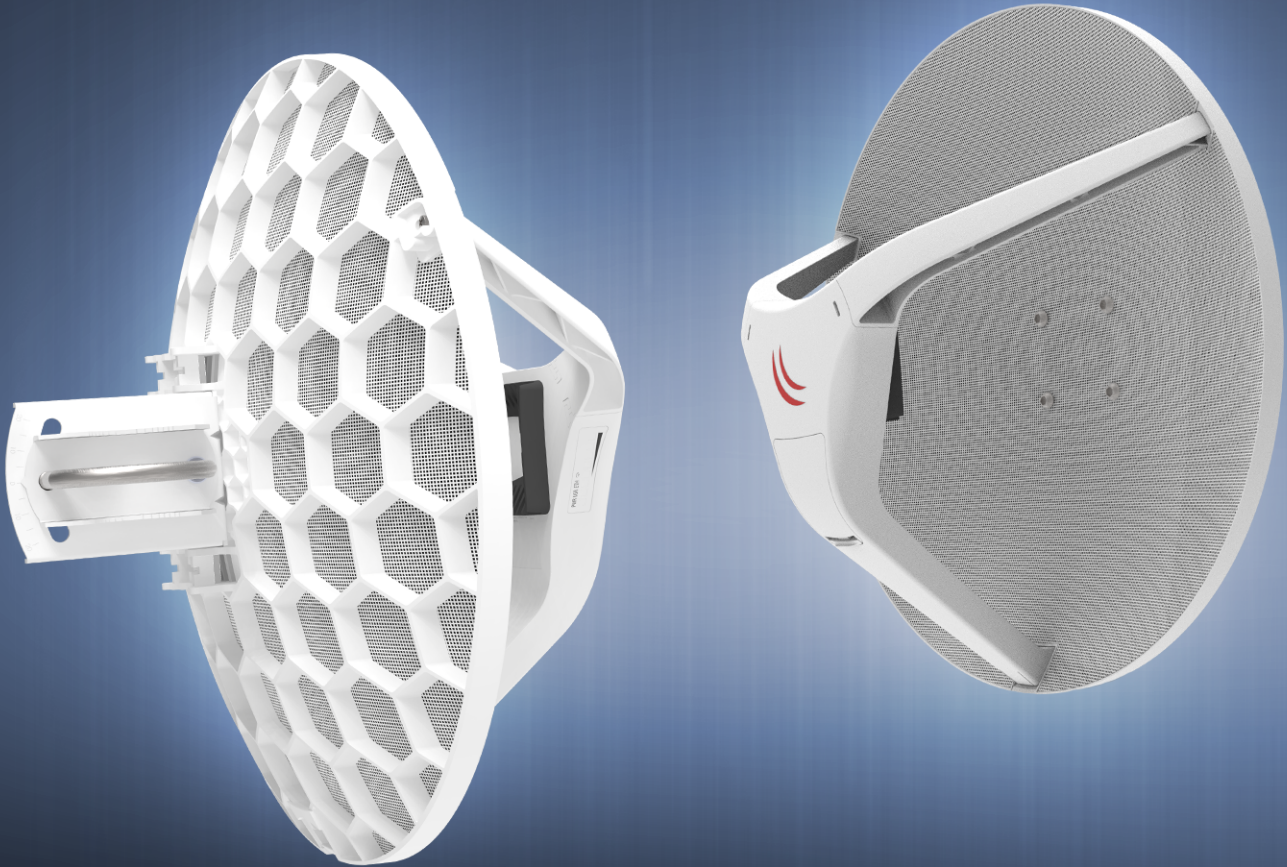

Wireless Wire Dish

2 Gbit/s aggregate link without cables!

2 Gbit/s
over wireless

Up to
1500m
range

60 GHz
radio

Gigabit
Ethernet

Paired
Secure Link
preconfigured

Powered by
AF/AT/Passive
PoE

The Wireless Wire Dish offers blazing fast Gigabit speeds for transparent connectivity between two locations, without any sacrifice in your LAN speeds. Simply point the included devices at one another and power them on, they are already preconfigured to connect automatically!

The Wireless Wire Dish works in the 60 GHz spectrum and is not affected by the crowded WiFi frequencies, offering a stable and fast link for distances up to 1500 m. The kit includes two LHG60G devices that are already paired together with AES encryption, for simple turnkey operation.

Wireless Wire Dish

The Wireless Wire Dish is a ground breaking solution which offers Fiber speed and quality on distances up to 1500 m for a fraction of the price!

This amazing kit makes a secure AES encrypted 60 GHz wireless link that is not affected by the crowded WiFi spectrum, offering a stable and fast link for distances up to 1500 meters. Simply point the included devices at one another and power them on, they are already preconfigured to connect automatically and will make a 2 Gb/s aggregate link.