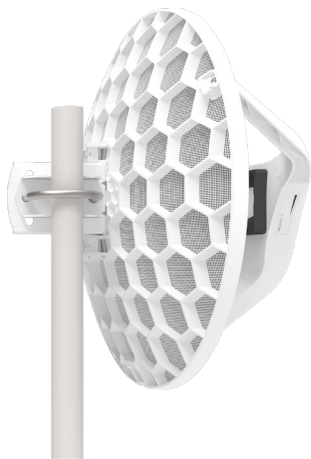

The Wireless Wire Dish offers blazing fast Gigabit speeds for transparent connectivity between two locations, without any sacrifice in your LAN speeds. Simply point the included devices at one another and power them on, they are already preconfigured to connect automatically!

Wireless Wire Dish

The Wireless Wire Dish is a ground breaking solution which offers Fiber speed and quality on distances up to 1500 m for a fraction of the price!

This amazing kit makes a secure AES encrypted 60 GHz wireless link that is not affected by the crowded WiFi spectrum, offering a stable and fast link for distances up to 1500 meters. Simply point the included devices at one another and power them on, they are already preconfigured to connect automatically and will make a 2 Gb/s aggregate link.

The box includes two LHGG-60ad devices that are already paired together, power supplies, PoE injectors and mounting kits for both devices.

Specifications

Product code	RBLHGG-60adkit
Units	2
CPU	Quad-core ARM Cortex A7, 716 MHz
Size of RAM	256 MB
Storage	16 MB Flash
10/100/1000 Ethernet ports	1
Wireless	Built-in 60 GHz 802.11ad
Wireless chip model	QCA6335
PoE in	802.3af/at
Supported input voltage	12 V - 57 V (802.3af/at and passive PoE)
Operating temperature	-40 C .. +70 C
Dimensions	Ø 391 x 222 mm
Max Power consumption	5 W
License level	3

Included

LHG precision mount

Gigabit PoE injector

24 V 0.38 A Power adapter

The RBLHGG-60ad has an extremely capable CPU, making it possible for wire speed throughput in nearly all packet sizes. The left image shows a sustained transmit of nearly 2 Gbps, the graph on the right side shows percent of wire speed achieved, based on different ethernet frame sizes. As you can see, it is wire speed in nearly all categories.