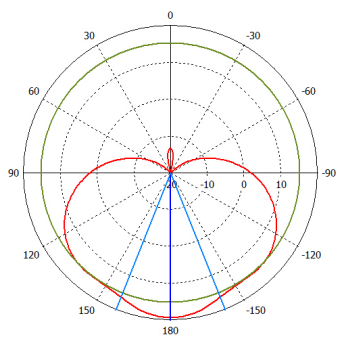

24 V 0.8 A power adapter

K-40 screw kit

Gigabit PoE injector

Pole mount injector

Specifications

Product code	RB921GS-5HPacD-15S	RB921GS-5HPacD-19S (International) RB921GS-5HPacD-19S-US (USA)
CPU	Single core QCA9557 720 MHz	Single core QCA9557 720 MHz
Size of RAM	128 MB DDR2 300Mhz	128 MB DDR2 300Mhz
Data storage	128 MB NAND	128 MB NAND
10/100/1000 Ethernet ports	1	1
SFP cage	1	1
Wireless	Built-in 5 GHz 802.11ac, dual-chain	Built-in 5 GHz 802.11ac, dual-chain
Wireless regulations	Specific frequency range can be limited by country regulations	
PCB temperature monitor	Yes	Yes
Voltage monitor	Yes	Yes
Power input	jack: 8-30 V DC, PoE in: 8-30 V DC	jack: 8-30 V DC, PoE in: 8-30 V DC
Power consumption	13 W	13 W
LEDs	8	8
Beeper	Yes	Yes
Operating system	MikroTik RouterOS, Level 4 license	MikroTik RouterOS, Level 4 license
Antenna gain	15 dbi	19 dbi
Frequency range	5.17 - 5.825 GHz	5.17 - 5.825 GHz (International) 5.17 - 5.25 GHz and 5.725 - 5.835 GHz (USA)
Polarization	Vertical and horizontal	Vertical and horizontal
3DB Beamwidth - azimuth	120 deg	120 deg
3DB Beamwidth - elevation	10 deg	5 deg
VSWR	1.43 typ, 1.8 max	1.43 typ, 1.8 max
Port to Port isolation	>40 dB min	>40 dB min
Front-to-Back ratio	>30 dB	>30 dB
Cross Polarization	>30 dB	>30 dB
Weight	Package: 1.35 Kg Unit: 816g	Package: 3.01 Kg Unit: 1,36 Kg
Dimensions	140 x 348 x 82 mm	152 x 598 x 78 mm
Suggested price	\$139	\$199

Wireless specifications

Device	mANTBox 15s / mANTBox 19s	
RATE	Tx (dBm)	Rx (dBm)
6MBit/s	31	-96
54MBit/s	27	-81
MCS0	30	-96
MCS7	27	-77
MCS9	22	-72

Antenna patterns

mANT 15s HP azimuth

mANT 15s HP elevation

mANT 15s VP azimuth

mANT 15s VP elevation

mANT 19s HP azimuth

mANT 19s HP elevation

mANT 19s VP azimuth

mANT 19s VP elevation