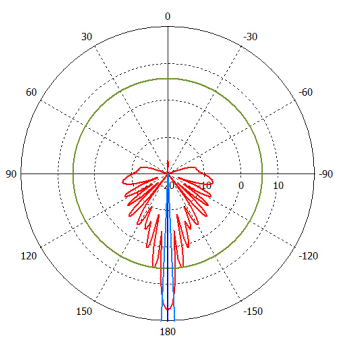

24 V 0.8 A power adapter

K-40 screw kit

Gigabit PoE injector

Pole mount injector

Specifications

Product code	RB921GS-5HPacD-15S	RB921GS-5HPacD-19S (International) RB921GS-5HPacD-19S-US (USA)
CPU	Single core QCA9557 720 MHz	Single core QCA9557 720 MHz
Size of RAM	128 MB DDR2 300Mhz	128 MB DDR2 300Mhz
Data storage	128 MB NAND	128 MB NAND
10/100/1000 Ethernet ports	1	1
SFP cage	1	1
Wireless	Built-in 5 GHz 802.11ac, dual-chain	Built-in 5 GHz 802.11ac, dual-chain
Wireless regulations	Specific frequency range can be limited by country regulations	
PCB temperature monitor	Yes	Yes
Voltage monitor	Yes	Yes
Power input	jack: 8-30 V DC, PoE in: 8-30 V DC	jack: 8-30 V DC, PoE in: 8-30 V DC
Power consumption	13 W	13 W
LEDs	8	8
Beeper	Yes	Yes
Operating system	MikroTik RouterOS, Level 4 license	MikroTik RouterOS, Level 4 license
Antenna gain	15 dbi	19 dbi
Frequency range	5.17 - 5.825 GHz	5.17 - 5.825 GHz (International) 5.17 - 5.25 GHz and 5.725 - 5.835 GHz (USA)
Polarization	Vertical and horizontal	Vertical and horizontal
3DB Beamwidth - azimuth	120 deg	120 deg
3DB Beamwidth - elevation	10 deg	5 deg
VSWR	1.43 typ, 1.8 max	1.43 typ, 1.8 max
Port to Port isolation	>40 dB min	>40 dB min
Front-to-Back ratio	>30 dB	>30 dB
Cross Polarization	>30 dB	>30 dB
Weight	Package: 1.35 Kg Unit: 816g	Package: 3.01 Kg Unit: 1,36 Kg
Dimensions	140 x 348 x 82 mm	152 x 598 x 78 mm
Suggested price	\$139	\$199

Wireless specifications

Device	mANTBox 15s / mANTBox 19s	
RATE	Tx (dBm)	Rx (dBm)
6MBit/s	31	-96
54MBit/s	27	-81
MCS0	30	-96
MCS7	27	-77
MCS9	22	-72

Antenna patterns

mANT 15s HP azimuth

mANT 15s HP elevation

mANT 15s VP azimuth

mANT 15s VP elevation

mANT 19s HP azimuth

mANT 19s HP elevation

mANT 19s VP azimuth

mANT 19s VP elevation