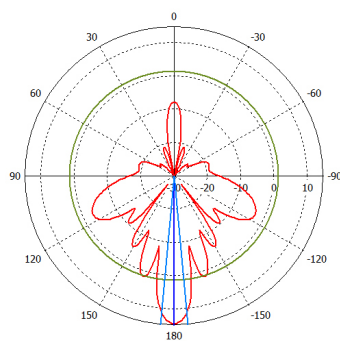

24 V 0.8 A power adapter

K-40 screw kit

Gigabit PoE injector

Pole mount injector

Specifications

Product code	RB921GS-5HPacD-15S	RB921GS-5HPacD-19S (International) RB921GS-5HPacD-19S-US (USA)
CPU	Single core QCA9557 720 MHz	Single core QCA9557 720 MHz
Size of RAM	128 MB DDR2 300Mhz	128 MB DDR2 300Mhz
Data storage	128 MB NAND	128 MB NAND
10/100/1000 Ethernet ports	1	1
SFP cage	1	1
Wireless	Built-in 5 GHz 802.11ac, dual-chain	Built-in 5 GHz 802.11ac, dual-chain
Wireless regulations	Specific frequency range can be limited by country regulations	
PCB temperature monitor	Yes	Yes
Voltage monitor	Yes	Yes
Power input	jack: 8-30 V DC, PoE in: 8-30 V DC	jack: 8-30 V DC, PoE in: 8-30 V DC
Power consumption	13 W	13 W
LEDs	8	8
Beeper	Yes	Yes
Operating system	MikroTik RouterOS, Level 4 license	MikroTik RouterOS, Level 4 license
Antenna gain	15 dbi	19 dbi
Frequency range	5.17 - 5.825 GHz	5.17 - 5.825 GHz (International) 5.17 - 5.25 GHz and 5.725 - 5.835 GHz (USA)
Polarization	Vertical and horizontal	Vertical and horizontal
3DB Beamwidth - azimuth	120 deg	120 deg
3DB Beamwidth - elevation	10 deg	5 deg
VSWR	1.43 typ, 1.8 max	1.43 typ, 1.8 max
Port to Port isolation	>40 dB min	>40 dB min
Front-to-Back ratio	>30 dB	>30 dB
Cross Polarization	>30 dB	>30 dB
Weight	Package: 1.35 Kg Unit: 816g	Package: 3.01 Kg Unit: 1,36 Kg
Dimensions	140 x 348 x 82 mm	152 x 598 x 78 mm
Suggested price	\$139	\$199

Wireless specifications

Device	mANTBox 15s / mANTBox 19s	
RATE	Tx (dBm)	Rx (dBm)
6MBit/s	31	-96
54MBit/s	27	-81
MCS0	30	-96
MCS7	27	-77
MCS9	22	-72

Antenna patterns

mANT 15s HP azimuth

mANT 15s HP elevation