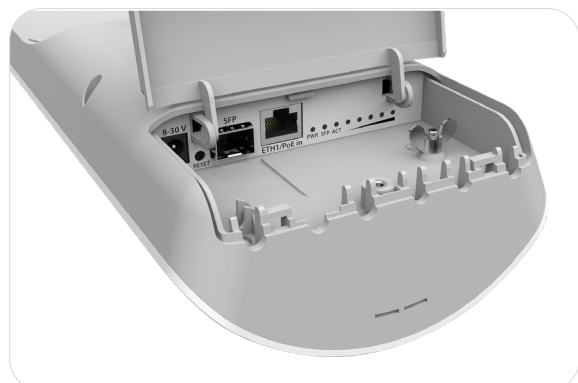

mANTBox series

The mANTBox is based on our new mANT sector antennas, but also has a wireless router built right in. Powered by the RB921 device, the mANTBox comes ready to use with everything included. The device uses a high speed 720 MHz CPU and has a built in 802.11 ac/a/n wireless device with up to 31 dBm output power.

24 V 0.8 A power adapter

K-40 screw kit

Gigabit PoE injector

Pole mount injector

Specifications

Product code	RB921GS-5HPacD-15S	RB921GS-5HPacD-19S (International) RB921GS-5HPacD-19S-US (USA)
CPU	Single core QCA9557 720 MHz	Single core QCA9557 720 MHz
Size of RAM	128 MB DDR2 300Mhz	128 MB DDR2 300Mhz
Data storage	128 MB NAND	128 MB NAND
10/100/1000 Ethernet ports	1	1
SFP cage	1	1
Wireless	Built-in 5 GHz 802.11ac, dual-chain	Built-in 5 GHz 802.11ac, dual-chain
Wireless regulations	Specific frequency range can be limited by country regulations	
PCB temperature monitor	Yes	Yes
Voltage monitor	Yes	Yes
Power input	jack: 8-30 V DC, PoE in: 8-30 V DC	jack: 8-30 V DC, PoE in: 8-30 V DC
Power consumption	13 W	13 W
LEDs	8	8
Beeper	Yes	Yes
Operating system	MikroTik RouterOS, Level 4 license	MikroTik RouterOS, Level 4 license
Antenna gain	15 dbi	19 dbi
Frequency range	5.17 - 5.825 GHz	5.17 - 5.825 GHz (International) 5.17 - 5.25 GHz and 5.725 - 5.835 GHz (USA)
Polarization	Vertical and horizontal	Vertical and horizontal
3DB Beamwidth - azimuth	120 deg	120 deg
3DB Beamwidth - elevation	10 deg	5 deg
VSWR	1.43 typ, 1.8 max	1.43 typ, 1.8 max
Port to Port isolation	>40 dB min	>40 dB min
Front-to-Back ratio	>30 dB	>30 dB
Cross Polarization	>30 dB	>30 dB
Weight	Package: 1.35 Kg Unit: 816g	Package: 3.01 Kg Unit: 1,36 Kg
Dimensions	140 x 348 x 82 mm	152 x 598 x 78 mm
Suggested price	\$139	\$199