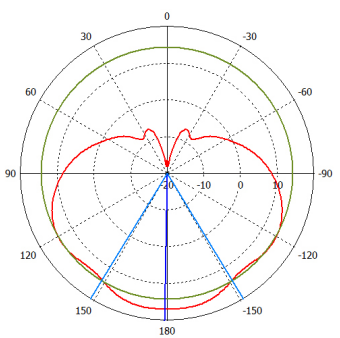

24 V 0.8 A power adapter

K-40 screw kit

Gigabit PoE injector

Pole mount injector

Specifications

Product code	RB921GS-5HPacD-15S	RB921GS-5HPacD-19S (International) RB921GS-5HPacD-19S-US (USA)
CPU	Single core QCA9557 720 MHz	Single core QCA9557 720 MHz
Size of RAM	128 MB DDR2 300Mhz	128 MB DDR2 300Mhz
Data storage	128 MB NAND	128 MB NAND
10/100/1000 Ethernet ports	1	1
SFP cage	1	1
Wireless	Built-in 5 GHz 802.11ac, dual-chain	Built-in 5 GHz 802.11ac, dual-chain
Wireless regulations	Specific frequency range can be limited by country regulations	
PCB temperature monitor	Yes	Yes
Voltage monitor	Yes	Yes
Power input	jack: 8-30 V DC, PoE in: 8-30 V DC	jack: 8-30 V DC, PoE in: 8-30 V DC
Power consumption	13 W	13 W
LEDs	8	8
Beeper	Yes	Yes
Operating system	MikroTik RouterOS, Level 4 license	MikroTik RouterOS, Level 4 license
Antenna gain	15 dbi	19 dbi
Frequency range	5.17 - 5.825 GHz	5.17 - 5.825 GHz (International) 5.17 - 5.25 GHz and 5.725 - 5.835 GHz (USA)
Polarization	Vertical and horizontal	Vertical and horizontal
3DB Beamwidth - azimuth	120 deg	120 deg
3DB Beamwidth - elevation	10 deg	5 deg
VSWR	1.43 typ, 1.8 max	1.43 typ, 1.8 max
Port to Port isolation	>40 dB min	>40 dB min
Front-to-Back ratio	>30 dB	>30 dB
Cross Polarization	>30 dB	>30 dB
Weight	Package: 1.35 Kg Unit: 816g	Package: 3.01 Kg Unit: 1,36 Kg
Dimensions	140 x 348 x 82 mm	152 x 598 x 78 mm
Suggested price	\$139	\$199

Wireless specifications

Device	mANTBox 15s / mANTBox 19s	
RATE	Tx (dBm)	Rx (dBm)
6MBit/s	31	-96
54MBit/s	27	-81
MCS0	30	-96
MCS7	27	-77
MCS9	22	-72

Antenna patterns

mANT 15s HP azimuth

mANT 15s HP elevation

mANT 15s VP azimuth

mANT 15s VP elevation

mANT 19s HP azimuth

mANT 19s HP elevation

mANT 19s VP azimuth

mANT 19s VP elevation