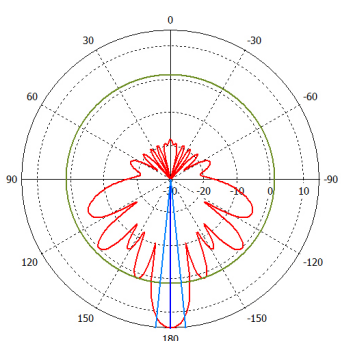

24 V 0.8 A power adapter

K-40 screw kit

Gigabit PoE injector

Pole mount injector

Specifications

Product code	RB921GS-5HPacD-15S	RB921GS-5HPacD-19S (International) RB921GS-5HPacD-19S-US (USA)
CPU	Single core QCA9557 720 MHz	Single core QCA9557 720 MHz
Size of RAM	128 MB DDR2 300Mhz	128 MB DDR2 300Mhz
Data storage	128 MB NAND	128 MB NAND
10/100/1000 Ethernet ports	1	1
SFP cage	1	1
Wireless	Built-in 5 GHz 802.11ac, dual-chain	Built-in 5 GHz 802.11ac, dual-chain
Wireless regulations	Specific frequency range can be limited by country regulations	
PCB temperature monitor	Yes	Yes
Voltage monitor	Yes	Yes
Power input	jack: 8-30 V DC, PoE in: 8-30 V DC	jack: 8-30 V DC, PoE in: 8-30 V DC
Power consumption	13 W	13 W
LEDs	8	8
Beeper	Yes	Yes
Operating system	MikroTik RouterOS, Level 4 license	MikroTik RouterOS, Level 4 license
Antenna gain	15 dbi	19 dbi
Frequency range	5.17 - 5.825 GHz	5.17 - 5.825 GHz (International) 5.17 - 5.25 GHz and 5.725 - 5.835 GHz (USA)
Polarization	Vertical and horizontal	Vertical and horizontal
3DB Beamwidth - azimuth	120 deg	120 deg
3DB Beamwidth - elevation	10 deg	5 deg
VSWR	1.43 typ, 1.8 max	1.43 typ, 1.8 max
Port to Port isolation	>40 dB min	>40 dB min
Front-to-Back ratio	>30 dB	>30 dB
Cross Polarization	>30 dB	>30 dB
Weight	Package: 1.35 Kg Unit: 816g	Package: 3.01 Kg Unit: 1,36 Kg
Dimensions	140 x 348 x 82 mm	152 x 598 x 78 mm
Suggested price	\$139	\$199

Wireless specifications

Device	mANTBox 15s / mANTBox 19s	
RATE	Tx (dBm)	Rx (dBm)
6MBit/s	31	-96
54MBit/s	27	-81
MCS0	30	-96
MCS7	27	-77
MCS9	22	-72

Antenna patterns

mANT 15s HP azimuth

mANT 15s HP elevation

mANT 15s VP azimuth

mANT 15s VP elevation

mANT 19s HP azimuth

mANT 19s HP elevation

mANT 19s VP azimuth

mANT 19s VP elevation