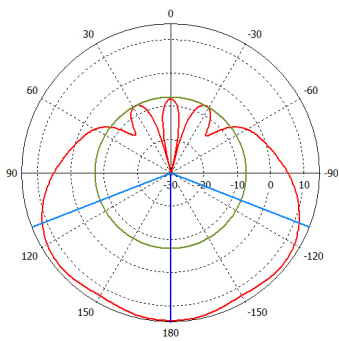

24 V 0.8 A power adapter

K-40 screw kit

Gigabit PoE injector

Pole mount injector

Specifications

Product code	RB921GS-5HPacD-15S	RB921GS-5HPacD-19S (International) RB921GS-5HPacD-19S-US (USA)
CPU	Single core QCA9557 720 MHz	Single core QCA9557 720 MHz
Size of RAM	128 MB DDR2 300Mhz	128 MB DDR2 300Mhz
Data storage	128 MB NAND	128 MB NAND
10/100/1000 Ethernet ports	1	1
SFP cage	1	1
Wireless	Built-in 5 GHz 802.11ac, dual-chain	Built-in 5 GHz 802.11ac, dual-chain
Wireless regulations	Specific frequency range can be limited by country regulations	
PCB temperature monitor	Yes	Yes
Voltage monitor	Yes	Yes
Power input	jack: 8-30 V DC, PoE in: 8-30 V DC	jack: 8-30 V DC, PoE in: 8-30 V DC
Power consumption	13 W	13 W
LEDs	8	8
Beeper	Yes	Yes
Operating system	MikroTik RouterOS, Level 4 license	MikroTik RouterOS, Level 4 license
Antenna gain	15 dbi	19 dbi
Frequency range	5.17 - 5.825 GHz	5.17 - 5.825 GHz (International) 5.17 - 5.25 GHz and 5.725 - 5.835 GHz (USA)
Polarization	Vertical and horizontal	Vertical and horizontal
3DB Beamwidth - azimuth	120 deg	120 deg
3DB Beamwidth - elevation	10 deg	5 deg
VSWR	1.43 typ, 1.8 max	1.43 typ, 1.8 max
Port to Port isolation	>40 dB min	>40 dB min
Front-to-Back ratio	>30 dB	>30 dB
Cross Polarization	>30 dB	>30 dB
Weight	Package: 1.35 Kg Unit: 816g	Package: 3.01 Kg Unit: 1,36 Kg
Dimensions	140 x 348 x 82 mm	152 x 598 x 78 mm
Suggested price	\$139	\$199

Wireless specifications

Device	mANTBox 15s / mANTBox 19s	
RATE	Tx (dBm)	Rx (dBm)
6MBit/s	31	-96
54MBit/s	27	-81
MCS0	30	-96
MCS7	27	-77
MCS9	22	-72

Antenna patterns

mANT 15s HP azimuth

mANT 15s HP elevation