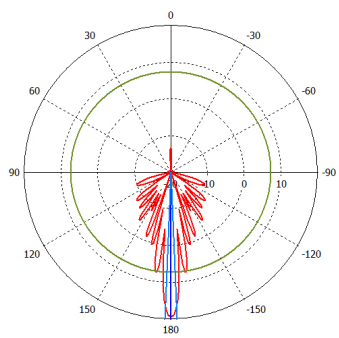

24 V 0.8 A power adapter

K-40 screw kit

Gigabit PoE injector

Pole mount injector

Specifications

Product code	RB921GS-5HPacD-15S	RB921GS-5HPacD-19S (International) RB921GS-5HPacD-19S-US (USA)
CPU	Single core QCA9557 720 MHz	Single core QCA9557 720 MHz
Size of RAM	128 MB DDR2 300Mhz	128 MB DDR2 300Mhz
Data storage	128 MB NAND	128 MB NAND
10/100/1000 Ethernet ports	1	1
SFP cage	1	1
Wireless	Built-in 5 GHz 802.11ac, dual-chain	Built-in 5 GHz 802.11ac, dual-chain
Wireless regulations	Specific frequency range can be limited by country regulations	
PCB temperature monitor	Yes	Yes
Voltage monitor	Yes	Yes
Power input	jack: 8-30 V DC, PoE in: 8-30 V DC	jack: 8-30 V DC, PoE in: 8-30 V DC
Power consumption	13 W	13 W
LEDs	8	8
Beeper	Yes	Yes
Operating system	MikroTik RouterOS, Level 4 license	MikroTik RouterOS, Level 4 license
Antenna gain	15 dbi	19 dbi
Frequency range	5.17 - 5.825 GHz	5.17 - 5.825 GHz (International) 5.17 - 5.25 GHz and 5.725 - 5.835 GHz (USA)
Polarization	Vertical and horizontal	Vertical and horizontal
3DB Beamwidth - azimuth	120 deg	120 deg
3DB Beamwidth - elevation	10 deg	5 deg
VSWR	1.43 typ, 1.8 max	1.43 typ, 1.8 max
Port to Port isolation	>40 dB min	>40 dB min
Front-to-Back ratio	>30 dB	>30 dB
Cross Polarization	>30 dB	>30 dB
Weight	Package: 1.35 Kg Unit: 816g	Package: 3.01 Kg Unit: 1,36 Kg
Dimensions	140 x 348 x 82 mm	152 x 598 x 78 mm
Suggested price	\$139	\$199

Wireless specifications

Device	mANTBox 15s / mANTBox 19s	
RATE	Tx (dBm)	Rx (dBm)
6MBit/s	31	-96
54MBit/s	27	-81
MCS0	30	-96
MCS7	27	-77
MCS9	22	-72

Antenna patterns

mANT 15s HP azimuth

mANT 15s HP elevation

mANT 15s VP azimuth

mANT 15s VP elevation

mANT 19s HP azimuth

mANT 19s HP elevation

mANT 19s VP azimuth

mANT 19s VP elevation