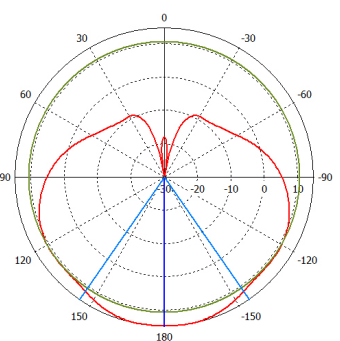

24 V 0.8 A power adapter

K-40 screw kit

Gigabit PoE injector

Pole mount injector

Specifications

Product code	RB921GS-5HPacD-15S	RB921GS-5HPacD-19S (International) RB921GS-5HPacD-19S-US (USA)
CPU	Single core QCA9557 720 MHz	Single core QCA9557 720 MHz
Size of RAM	128 MB DDR2 300Mhz	128 MB DDR2 300Mhz
Data storage	128 MB NAND	128 MB NAND
10/100/1000 Ethernet ports	1	1
SFP cage	1	1
Wireless	Built-in 5 GHz 802.11ac, dual-chain	Built-in 5 GHz 802.11ac, dual-chain
Wireless regulations	Specific frequency range can be limited by country regulations	
PCB temperature monitor	Yes	Yes
Voltage monitor	Yes	Yes
Power input	jack: 8-30 V DC, PoE in: 8-30 V DC	jack: 8-30 V DC, PoE in: 8-30 V DC
Power consumption	13 W	13 W
LEDs	8	8
Beeper	Yes	Yes
Operating system	MikroTik RouterOS, Level 4 license	MikroTik RouterOS, Level 4 license
Antenna gain	15 dbi	19 dbi
Frequency range	5.17 - 5.825 GHz	5.17 - 5.825 GHz (International) 5.17 - 5.25 GHz and 5.725 - 5.835 GHz (USA)
Polarization	Vertical and horizontal	Vertical and horizontal
3DB Beamwidth - azimuth	120 deg	120 deg
3DB Beamwidth - elevation	10 deg	5 deg
VSWR	1.43 typ, 1.8 max	1.43 typ, 1.8 max
Port to Port isolation	>40 dB min	>40 dB min
Front-to-Back ratio	>30 dB	>30 dB
Cross Polarization	>30 dB	>30 dB
Weight	Package: 1.35 Kg Unit: 816g	Package: 3.01 Kg Unit: 1,36 Kg
Dimensions	140 x 348 x 82 mm	152 x 598 x 78 mm
Suggested price	\$139	\$199

Wireless specifications

Device	mANTBox 15s / mANTBox 19s	
RATE	Tx (dBm)	Rx (dBm)
6MBit/s	31	-96
54MBit/s	27	-81
MCS0	30	-96
MCS7	27	-77
MCS9	22	-72

Antenna patterns

mANT 15s HP azimuth

mANT 15s HP elevation

mANT 15s VP azimuth

mANT 15s VP elevation

mANT 19s HP azimuth

mANT 19s HP elevation

mANT 19s VP azimuth

mANT 19s VP elevation