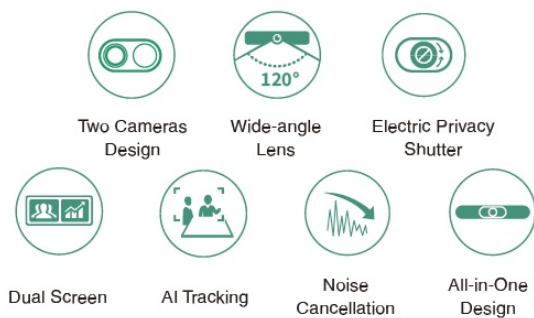

MeetingBar A30 Datasheet

All-in-One Android Video Collaboration Bar for Medium Room

Yealink MeetingBar A30 Teams Edition, an all-in-one video collaboration bar for Medium rooms. A30 features an optical camera with 10x hybrid zoom and an 8-megapixel digital camera with a 120° field of view, delivering outstanding video quality. Together with the electric privacy shutter, its AI technologies, including Auto Framing and Speaker Tracking and so on allow users to experience a smarter and safer **video conference**. With 8 MEMS microphone arrays and Yealink AI-based noise-proof technology, A30 brings excellent audio experience in medium rooms even in full-duplex mode and ensures that everyone can be heard as well as seen. Supporting human body detection, A30 provides a convenient and fast device wake-up experience. Moreover, A30 combines a computing unit, camera, microphones, speaker, Wi-Fi, and Bluetooth, which provides you with a solution for simple deployment. A30 supports cloud video platforms like **Microsoft Teams** and Zoom, so no PC is required. A30 is capable of content sharing and whiteboard which makes the meeting more communicative and collaborative. Simple and flexible deployment but powerful features deliver excellent video collaboration performance.

Key Features and Benefits

- **All-in-One Design**
- **Two Cameras Design**
- **120° Filed of View**
- **Electric Privacy Shutter**
- **Dual Screen**
- **Auto Framing and Speaker Tracking**
- **Built-in Bluetooth 4.2**
- **Built-in Dual-band Wi-Fi**
- **Content Sharing**
- **Whiteboard**
- **Certified by Microsoft Teams & Zoom & BlueJeans & RingCentral**